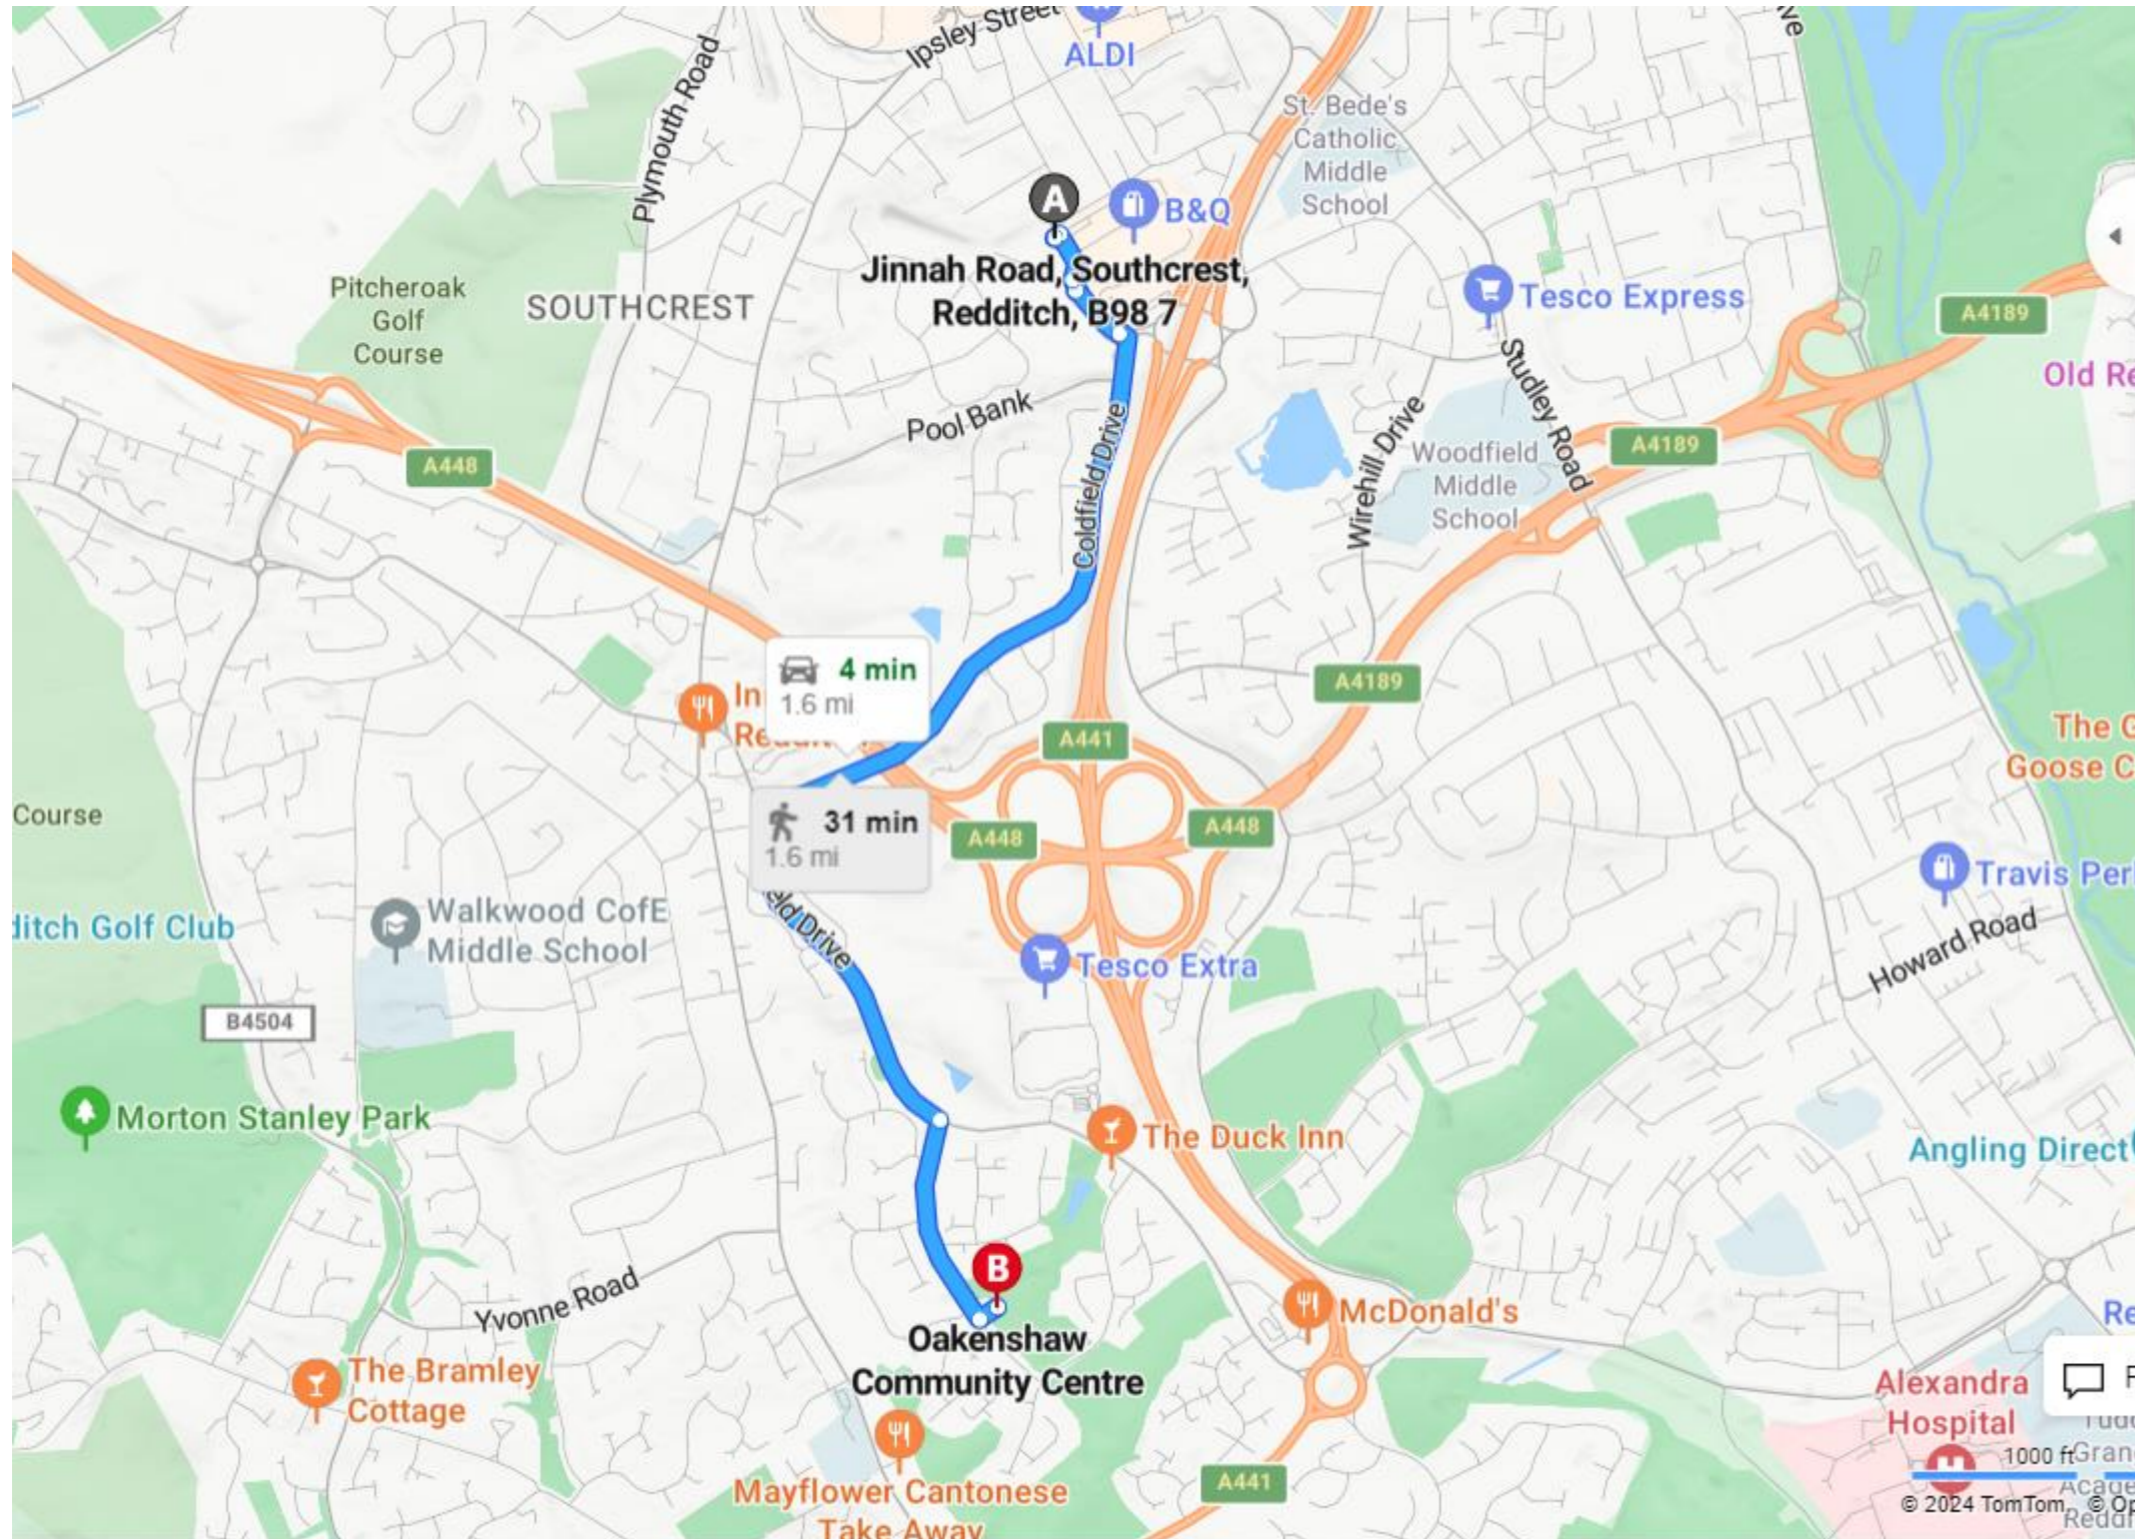

Directions to Oakenshaw Community Centre

From Redditch Town Hall

1. Get onto B4160 / Redditch Ringway for 0.2 miles
2. Keep right to stay on B4160 / Redditch Ringway for 0.6 miles
3. Bear right onto A441 / Alvechurch Highway for 0.3 miles
4. At the roundabout, take the 2nd exit and carry on for 2.1 miles until the roundabout.
5. At the roundabout, take the 4th exit for Coldfield Drive for 0.7 miles
6. Turn left onto Castleditch Lane for 0.2 miles
7. Turn left into Oakenshaw Community Centre

Directions to Oakenshaw Community Centre

From B&Q / ADSA

1. Depart and head east on Jinnah Road
2. Turn right to stay on Jinnah Road
3. Turn left onto Tunnel Drive
4. Turn left to stay on Tunnel Drive
5. At the roundabout, take the 2nd exit for Coldfield Drive for 1.2 miles
6. Turn right onto Castleditch Lane
7. Turn left into Oakenshaw Community Centre