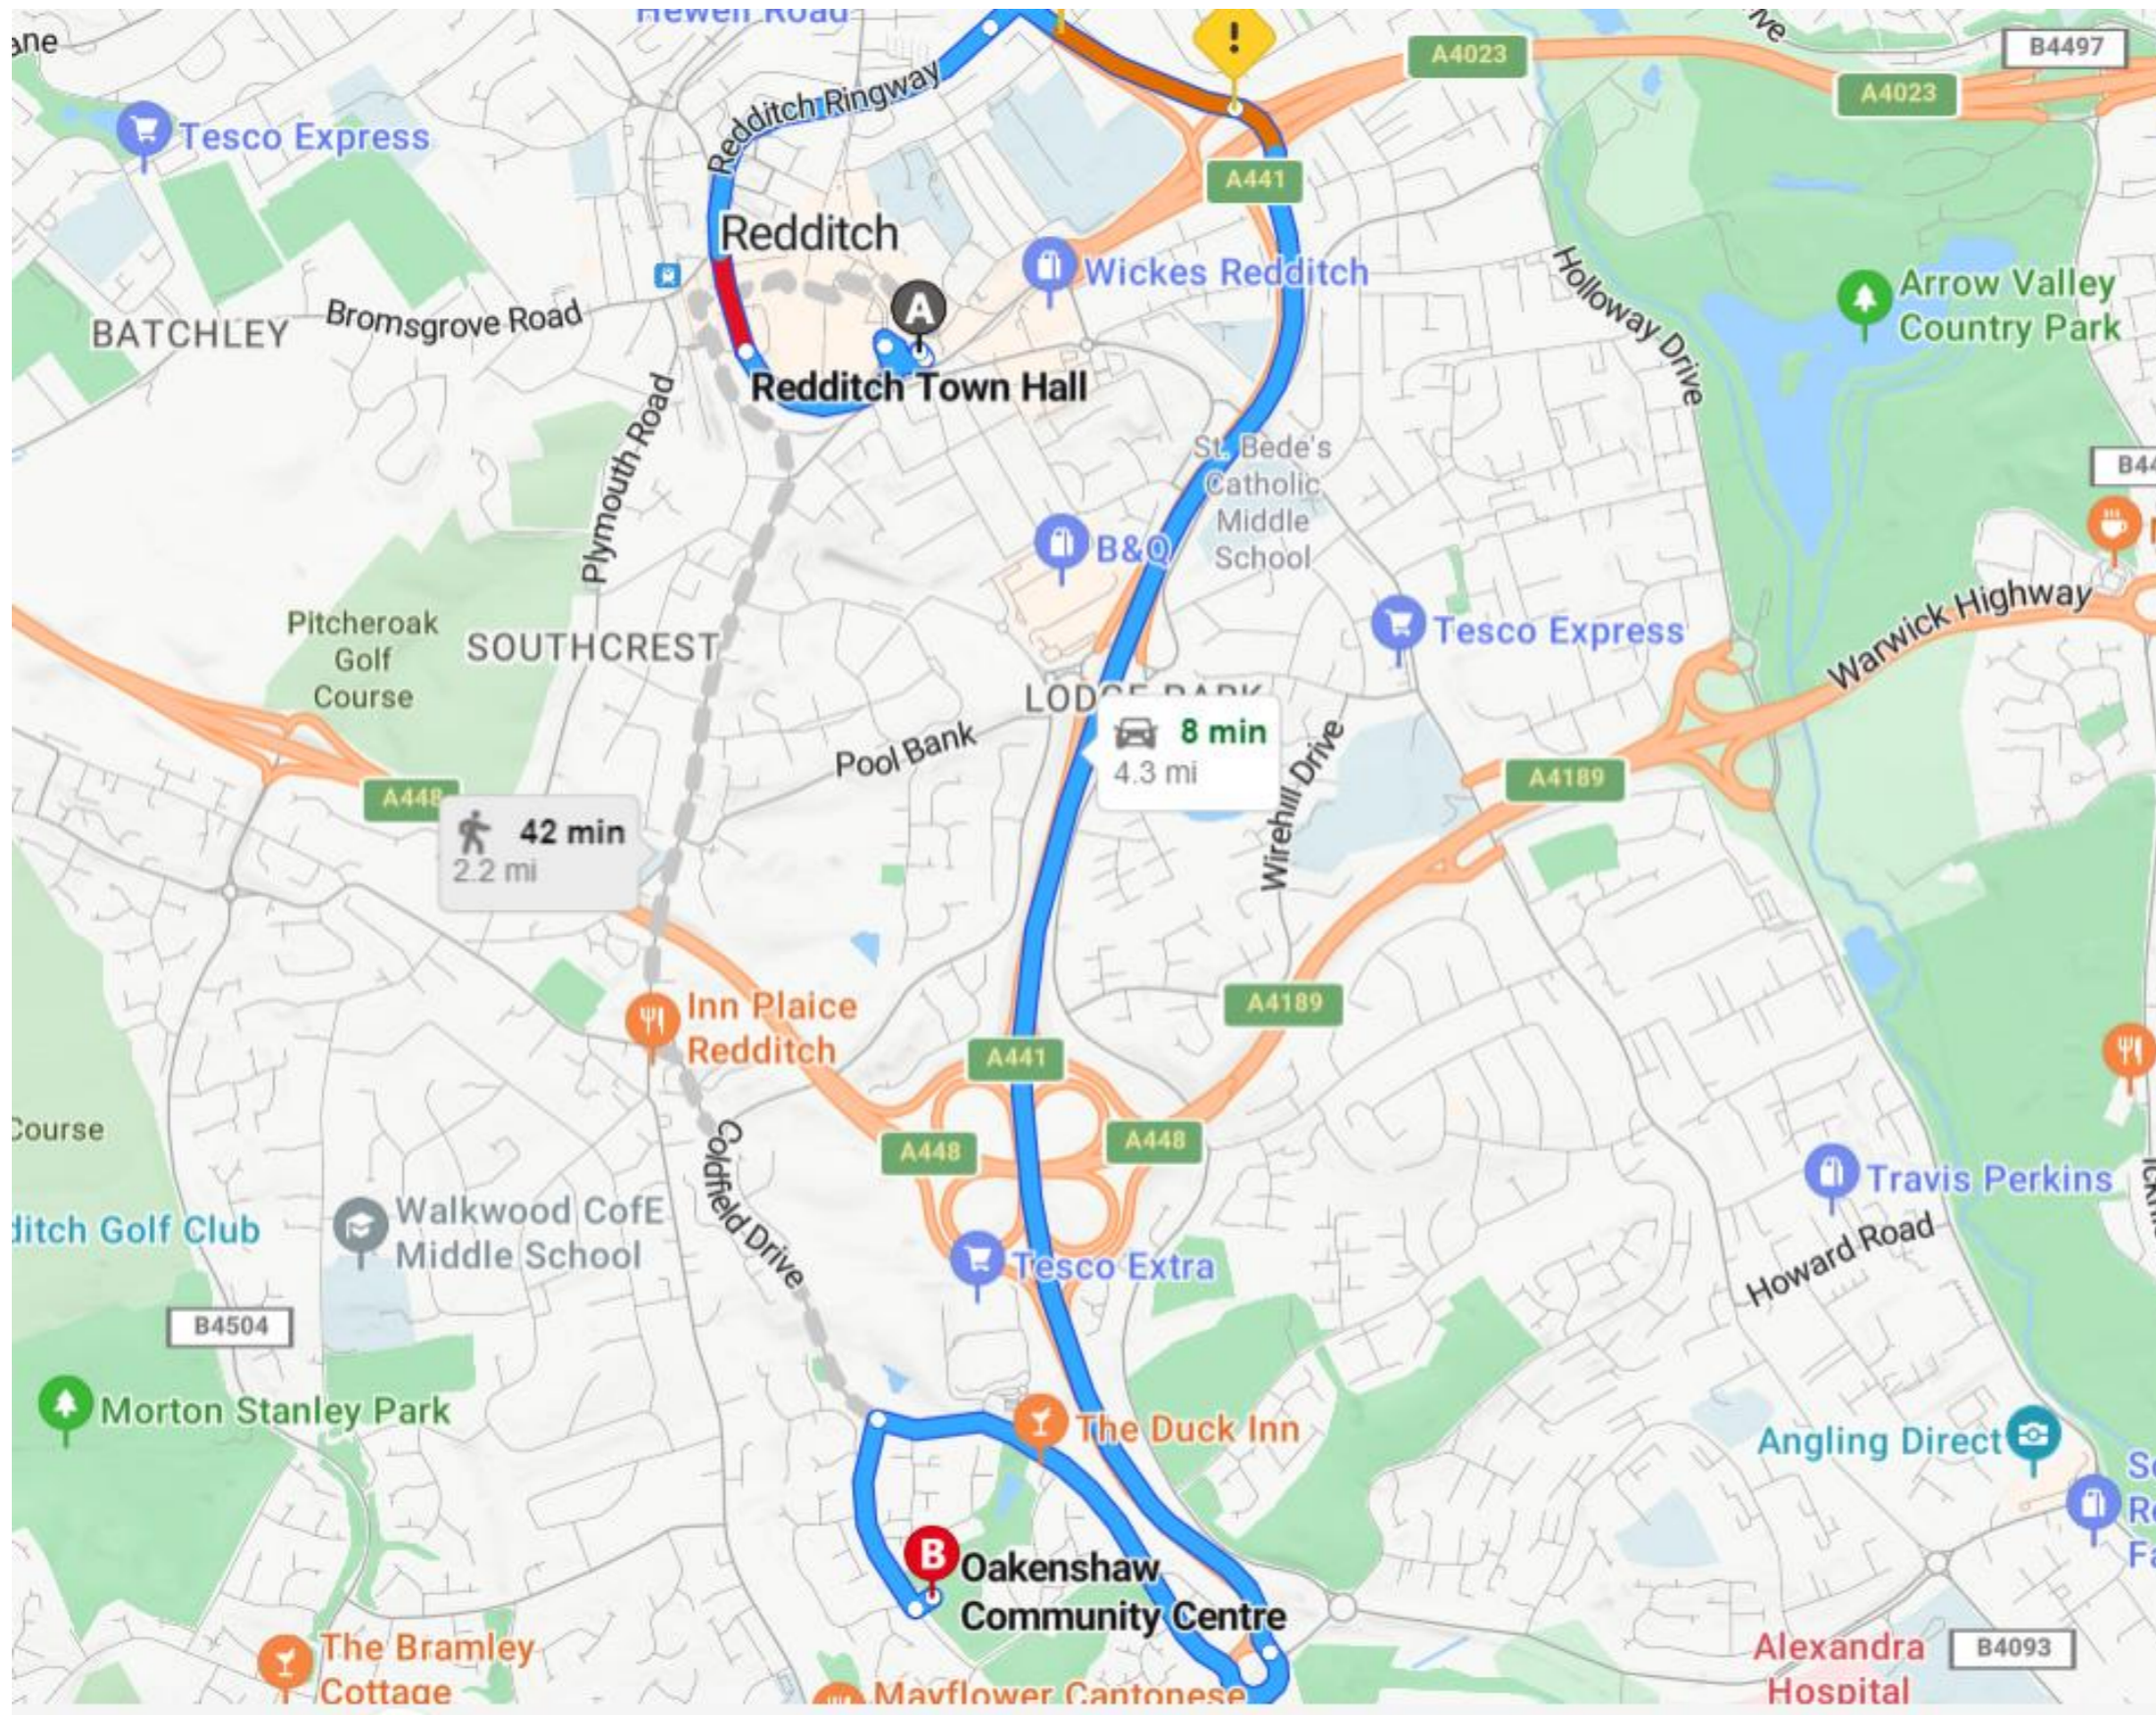

Directions to Oakenshaw Community Centre

From Redditch Town Hall

1. Get onto B4160 / Redditch Ringway for 0.2 miles
2. Keep right to stay on B4160 / Redditch Ringway for 0.6 miles
3. Bear right onto A441 / Alvechurch Highway for 0.3 miles
4. At the roundabout, take the 2nd exit and carry on for 2.1 miles until the roundabout.
5. At the roundabout, take the 4th exit for Coldfield Drive for 0.7 miles
6. Turn left onto Castleditch Lane for 0.2 miles
7. Turn left into Oakenshaw Community Centre

Directions to Oakenshaw Community Centre

From B&Q / ADSA

1. Depart and head east on Jinnah Road
2. Turn right to stay on Jinnah Road
3. Turn left onto Tunnel Drive
4. Turn left to stay on Tunnel Drive
5. At the roundabout, take the 2nd exit for Coldfield Drive for 1.2 miles
6. Turn right onto Castleditch Lane
7. Turn left into Oakenshaw Community Centre